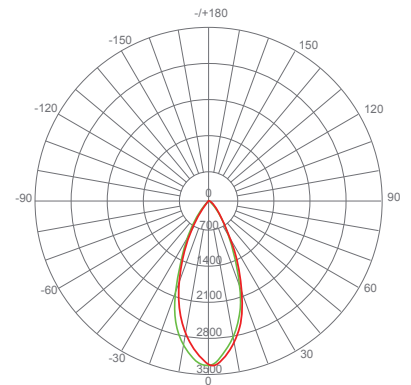

Product Photometric Data

Euri Lighting | A Division of ITRONIX Inc.